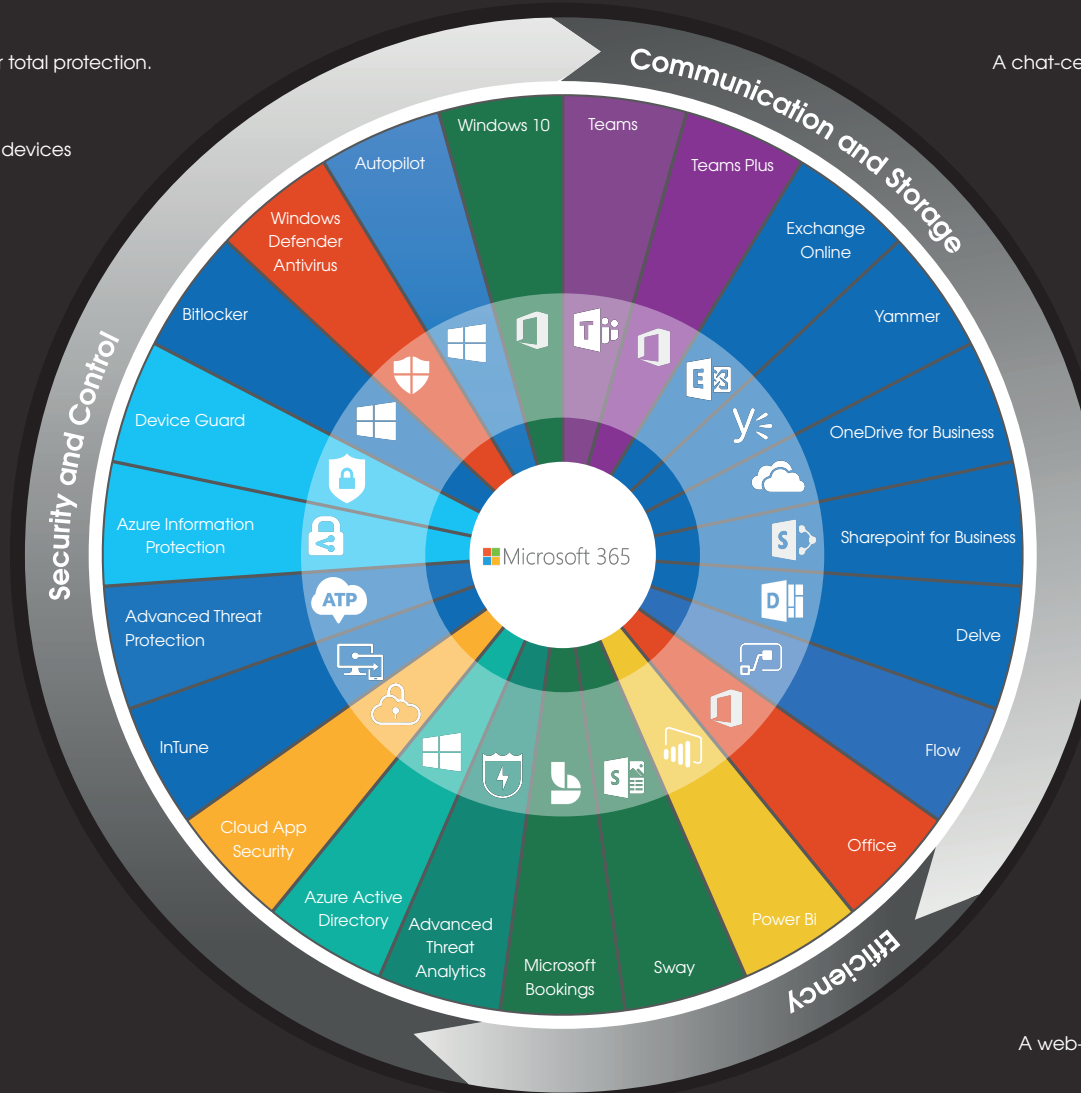

Microsoft 365 Component Index

Windows 10

The latest OS with automatic updates and inbuilt security for total protection.

Autopilot

Preprovision apps, policies and settings on new Windows 10 devices so users can be up and running in a few clicks.

Windows Defender Antivirus

Inbuilt anti-malware and anti-spyware protection to keep your PC safe.

Bitlocker

Inbuilt encryption to protect your hardware.

Device Guard

Lock down and secure devices through the use of trusted apps.

Azure Information Protection

Label, track and manage documents and emails, keeping your data secure.

Advanced Threat Protection

Keeps your email safe by scanning and removing malicious links and attachments.

Intune

A Mobile Device Management tool to secure and manage all your workforce's devices.

Cloud App Security

Deeper visibility, stronger controls and enhanced protection for your Cloud apps

Azure Active Directory

An identity and access management tool which allows hybrid users to access Cloud and on-premise servers easily.

Advanced Threat Analytics

Protects against cyberattacks and insider threats by creating profiles of users' behaviour.

Bookings

An online service that allows your customers to easily book time and services with you.

Teams

A chat-centred space allowing communication with different teams, including file sharing and collaboration.

Teams Plus

Communication across multiple devices through IM, web conferencing, and audio and video.

Exchange Online

Access your email on virtually any device in virtually any location.

Yammer

A corporate social media platform allowing collaboration between colleagues.

OneDrive for Business

A Cloud storage platform that allows you to work on and share your files from virtually any device.

Sharepoint for Business

Store documents in the Cloud for seamless collaboration with your colleagues.

Delve

A tool that provides you with enhanced visibility of your colleagues' activities.

Flow

Create automated workflows to connect your favourite apps.

Office

Word, Excel, PowerPoint etc. – your favourite work apps accessible anywhere through the Cloud.

PowerBI

View, analyse and understand data from multiple different apps in new and complex ways.

Sway

A web-based canvas to present music, tweets, interactive reports, newsletters and more to your colleagues.